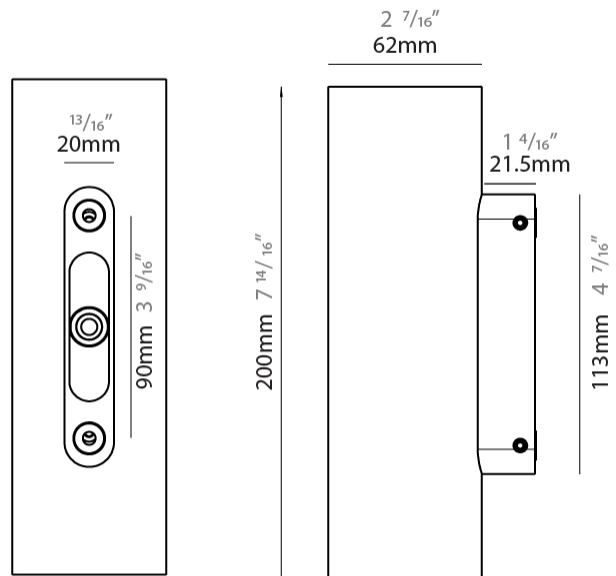

1. To build a product code in our configurator select the specify button on the base model # product page
2. To build a manual product code on this datasheet choose from the options listed below in blue font and add the suffix to the base model #

GENERAL

Series: Tracer
Subseries: Tracer 60
Brand: Unonovesette
Division: Exterior
Mounting Type: Surface
Mounting Location: Wall
Subcategory: Wall Effect

PHYSICAL

Shape: Cylinder
Diameter (mm): 62
Diameter (in): 2 7/16
Height (mm): 200
Depth (mm): 83.5
Height (in): 7 7/8
Depth (in): 3 3/16
Light Distribution: Direct / Indirect
Weight (kg): 1.35
Weight (lbs): 2.98
Diffuser: Extra clear tempered glass 2mm
Fixture Finish: WHI / BLK / ASB
Fixture Material: Brass
Cable Details: 350mm NS20N PCP 2x0.5 mm2

ELECTRICAL

Lamp Type: LED
Input Wattage (W): 12.5
Total Output Wattage (W): 10
Dimming: Non-Dimming / Phase Dimming (120Vac only) / 0-10V Dimming
Driver Included: No
Driver Location: Remote
Driver Type: Constant Voltage - 120 / 277
Driver Class: Class 2
Input Voltage (V): 120 - 277
Output Voltage (V): 24

LED

Color Temperature (°K): 2700 / 3000 / 4000
Max. Delivered Lumen (lm): 1030 (3000K)
CRI: >90 CRI
Lamp Life (hrs): 100000
Upon Request: Dim to Warm

OPTICAL

Optic®: 1010 / 1030 / 1050 / 101045 / 3030 / 3050 / 301045 / 5050 / 501045 / 10451045

RATINGS AND CERTIFICATIONS

Certified By: Certified for North American Standards
IP rating: IP66
IK Rating: IK08